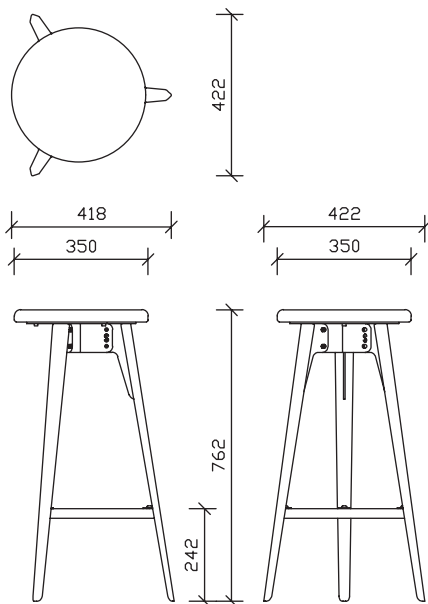

4. Towel Rail

Add functionality to your wet spaces with an elegant and timeless steel towel rail.

- **Mild Steel** [colour selection available]
- **Size** 50mm (h) | 800mm (w) | 100mm (d)

Flex Chair

The strength of steel meets the comfort of curves.
An innovative and economic chair, designed to endure.

- **Mild Steel**
[colour selection available]
- **Board & High Density Foam**
- **FibreGuard™ Upholstery Materials**
[colour & texture selection available]
- **Size** 837mm (h) | 549mm (w) | 547mm (d)

- **Mild Steel Legs**

[colour selection available]

- **Table Top**

[material selection available]

- **Size**

Desk : 750mm (h) | 700mm (d) | 2018mm (w)

Top: 650mm (d) | 1808mm (w)

Tekton Range

- **Mild Steel Frame and Drawers**
[colour selection available]
- **Top Material**
[mild steel / solid wood / stone]
- **Drawer Liner**
[cork / leather / felt]
- **Size** 919mm (h) | 1200mm (w) | 600mm (d)