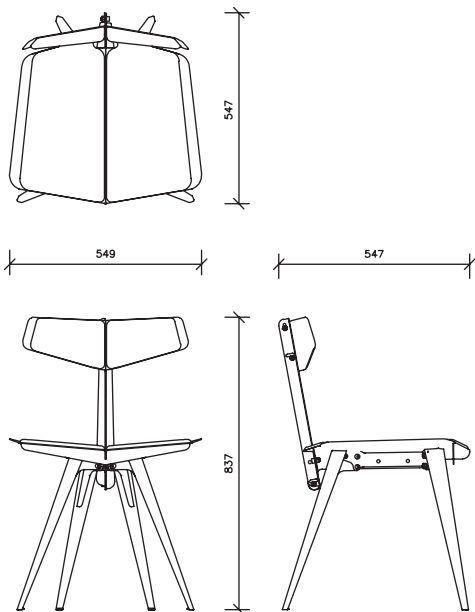

Flex Chair

The strength of steel meets the comfort of curves.
An innovative and economic chair, designed to endure.

- **Mild Steel**
  [colour selection available]
- **Board & High Density Foam**
- **FibreGuard™ Upholstery Materials**
  [colour & texture selection available]
- **Size** 837mm (h) | 549mm (w) | 547mm (d)