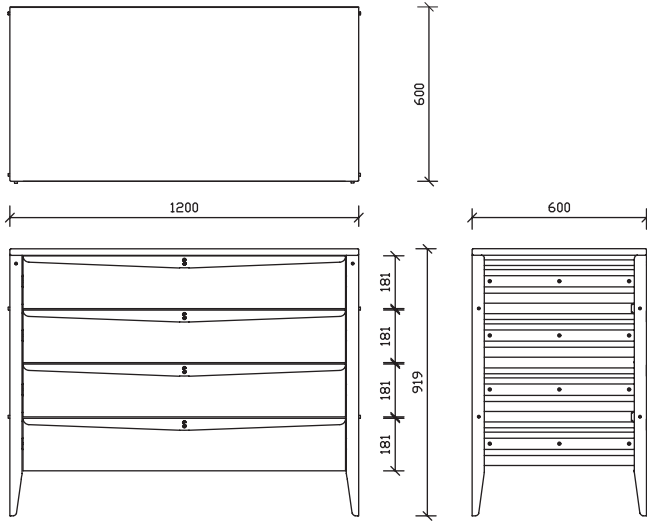

- **Mild Steel Legs**

[colour selection available]

- **Table Top**

[material selection available]

- **Size**

Desk : 750mm (h) | 700mm (d) | 2018mm (w)

Top: 650mm (d) | 1808mm (w)

Tekton Range

- **Steel Finish Selection**

[mild steel raw / mild steel powder coated / stainless steel]

- **Size** 500mm (h) | 1600mm (w) | 225mm (d)

Utility Board

Welding Table

Get the job done quickly and accurately with this indispensable welding companion. Create a dynamic and compact workstation with a table that is perfectly level, heavy duty and infinitely practical.

- **Steel Finish Selection**

[mild steel raw / mild steel powder coated / stainless steel]

- **Size** 907mm (h) | 1600mm (w) | 700mm (d)

Chest Of Drawers

Effortlessly store and access your things in this timeless chest of drawers. This design humbly celebrates functionality with meticulous steel craftsmanship, understated curves and honest material use. Drawers are stripped to the essence, to provide you with an opportunity to organize, use, collect, and do so much more.

- **Mild Steel Frame and Drawers**
[colour selection available]
- **Top Material**
[mild steel / solid wood / stone]
- **Drawer Liner**
[cork / leather / felt]
- **Size** 919mm (h) | 1200mm (w) | 600mm (d)