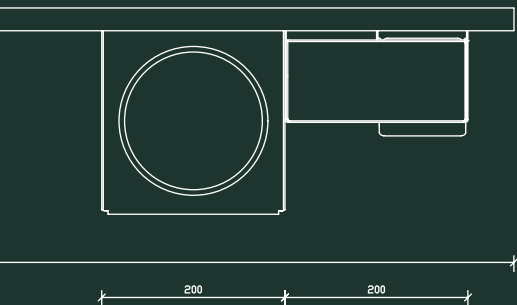

- **Mild Steel Legs**

[colour selection available]

- **Table Top**

[material selection available]

- **Size**

Desk : 750mm (h) | 700mm (d) | 2018mm (w)

Top: 650mm (d) | 1808mm (w)

Tekton Range

- **Steel Finish Selection**

[mild steel raw / mild steel powder coated / stainless steel]

- **Size** 500mm (h) | 1600mm (w) | 225mm (d)

Utility Board

Welding Table

Get the job done quickly and accurately with this indispensable welding companion. Create a dynamic and compact workstation with a table that is perfectly level, heavy duty and infinitely practical.

- **Mild Steel Frame and Drawers**
[colour selection available]
- **Top Material**
[mild steel / solid wood / stone]
- **Drawer Liner**
[cork / leather / felt]
- **Size** 919mm (h) | 1200mm (w) | 600mm (d)