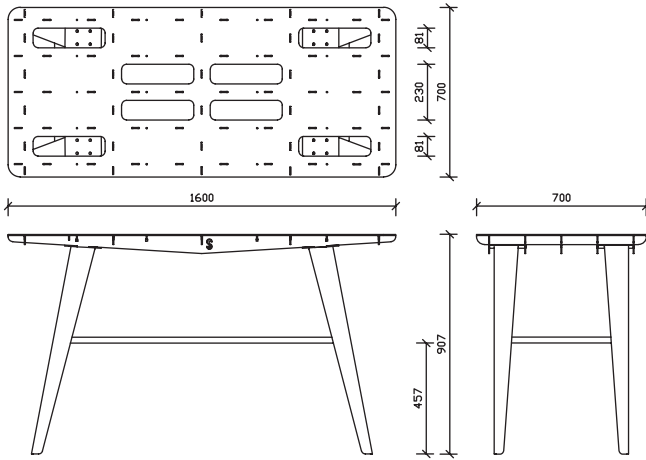

- **Steel Finish Selection**

[mild steel raw / mild steel powder coated / stainless steel]

- **Size** 500mm (h) | 1600mm (w) | 225mm (d)

Utility Board

Welding Table

Get the job done quickly and accurately with this indispensable welding companion. Create a dynamic and compact workstation with a table that is perfectly level, heavy duty and infinitely practical.

- **Steel Finish Selection**

[mild steel raw / mild steel powder coated / stainless steel]

- **Size** 907mm (h) | 1600mm (w) | 700mm (d)

Chest Of Drawers

Effortlessly store and access your things in this timeless chest of drawers. This design humbly celebrates functionality with meticulous steel craftsmanship, understated curves and honest material use. Drawers are stripped to the essence, to provide you with an opportunity to organize, use, collect, and do so much more.

- **Mild Steel Frame and Drawers**
[colour selection available]
- **Top Material**
[mild steel / solid wood / stone]
- **Drawer Liner**
[cork / leather / felt]
- **Size** 919mm (h) | 1200mm (w) | 600mm (d)