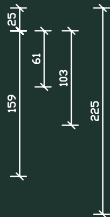

- **Steel Finish Selection**

[mild steel raw / mild steel powder coated / stainless steel]

- **Size** 500mm (h) | 1600mm (w) | 225mm (d)

Utility Board

Welding Table

Get the job done quickly and accurately with this indispensable welding companion. Create a dynamic and compact workstation with a table that is perfectly level, heavy duty and infinitely practical.