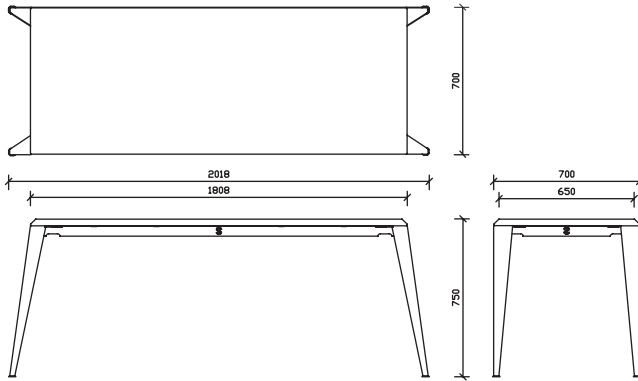

- **FibreGuard™ Upholstery Materials**

[colour & texture selection available]

- **Size**

Chair : 762mm (h) | 422mm (w)

Seat: 350mm (w) | Foot Rest: 242mm (h)

Elemento Desk

Get to work and get things done with a generous and sturdy table. A contoured table edge adds style and comfort, paired with sophisticated lines and durable materials.

- **Mild Steel Legs**

[colour selection available]

- **Table Top**

[material selection available]

- **Size**

Desk : 750mm (h) | 700mm (d) | 2018mm (w)

Top: 650mm (d) | 1808mm (w)

Tekton Range

- **Mild Steel Frame and Drawers**
[colour selection available]
- **Top Material**
[mild steel / solid wood / stone]
- **Drawer Liner**
[cork / leather / felt]
- **Size** 919mm (h) | 1200mm (w) | 600mm (d)