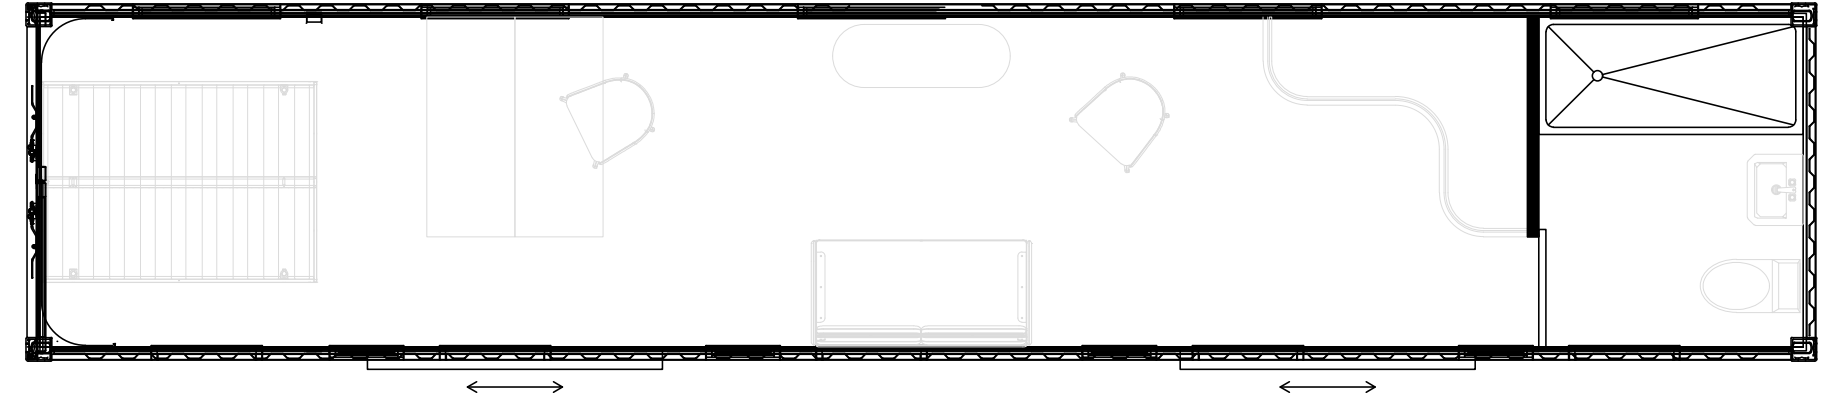

Usp&se

Sustainable Energy for Life

Executive Unit Exterior

Senior Management
2 Bed // 2 Bath
From R 320 000* \$ 18 000

Executive Management
2 Bed // 2 Bath
From R 420 000* \$ 24 000

Junior Management
3 Bed // 2 Bath
From R 320 000* \$ 18 000