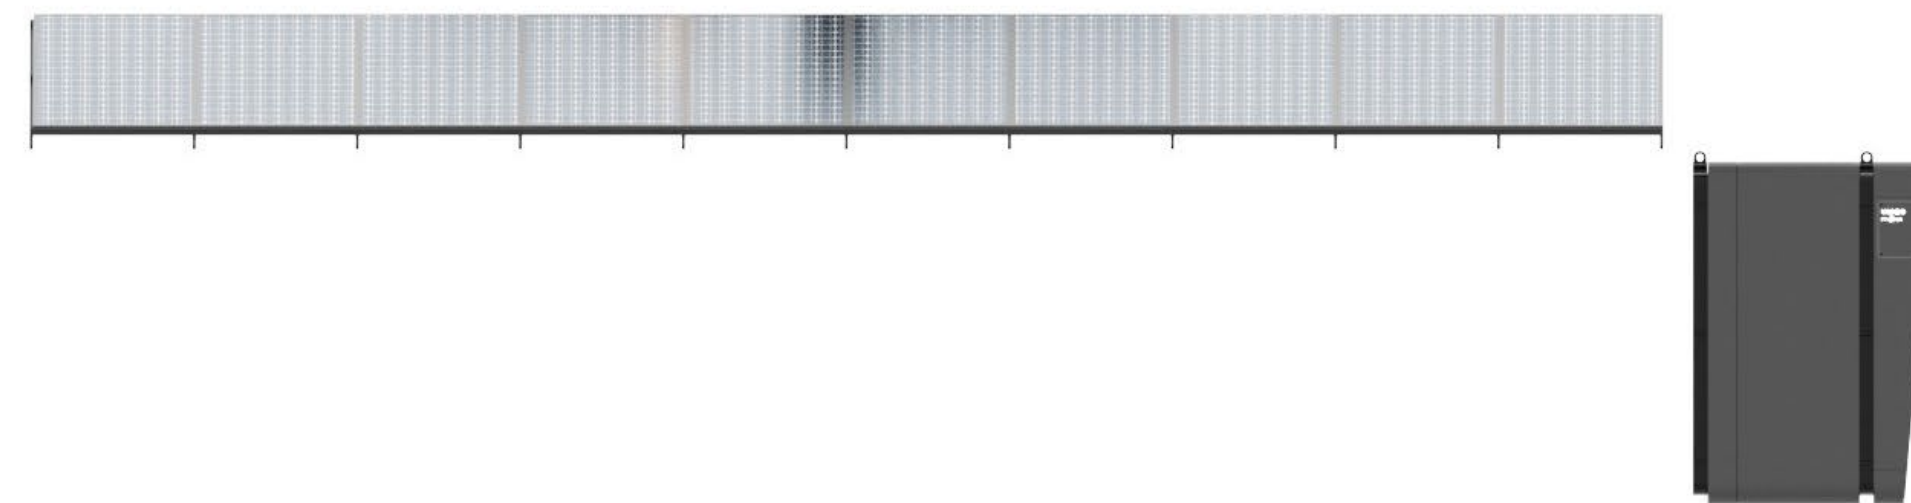

- + Windows and Doors
- + Insulation
- + Painting
- + Interior Fittings

\$ 24 000

Furniture

- + Beds
- + Cabinets
- + Study Furniture

+ \$ 1 700

USP&SE Hybrid Module

- + 15kw Off-grid Solar+BES
- + Gas Geyser System
- + Aircon System
- + m@s Module Shell