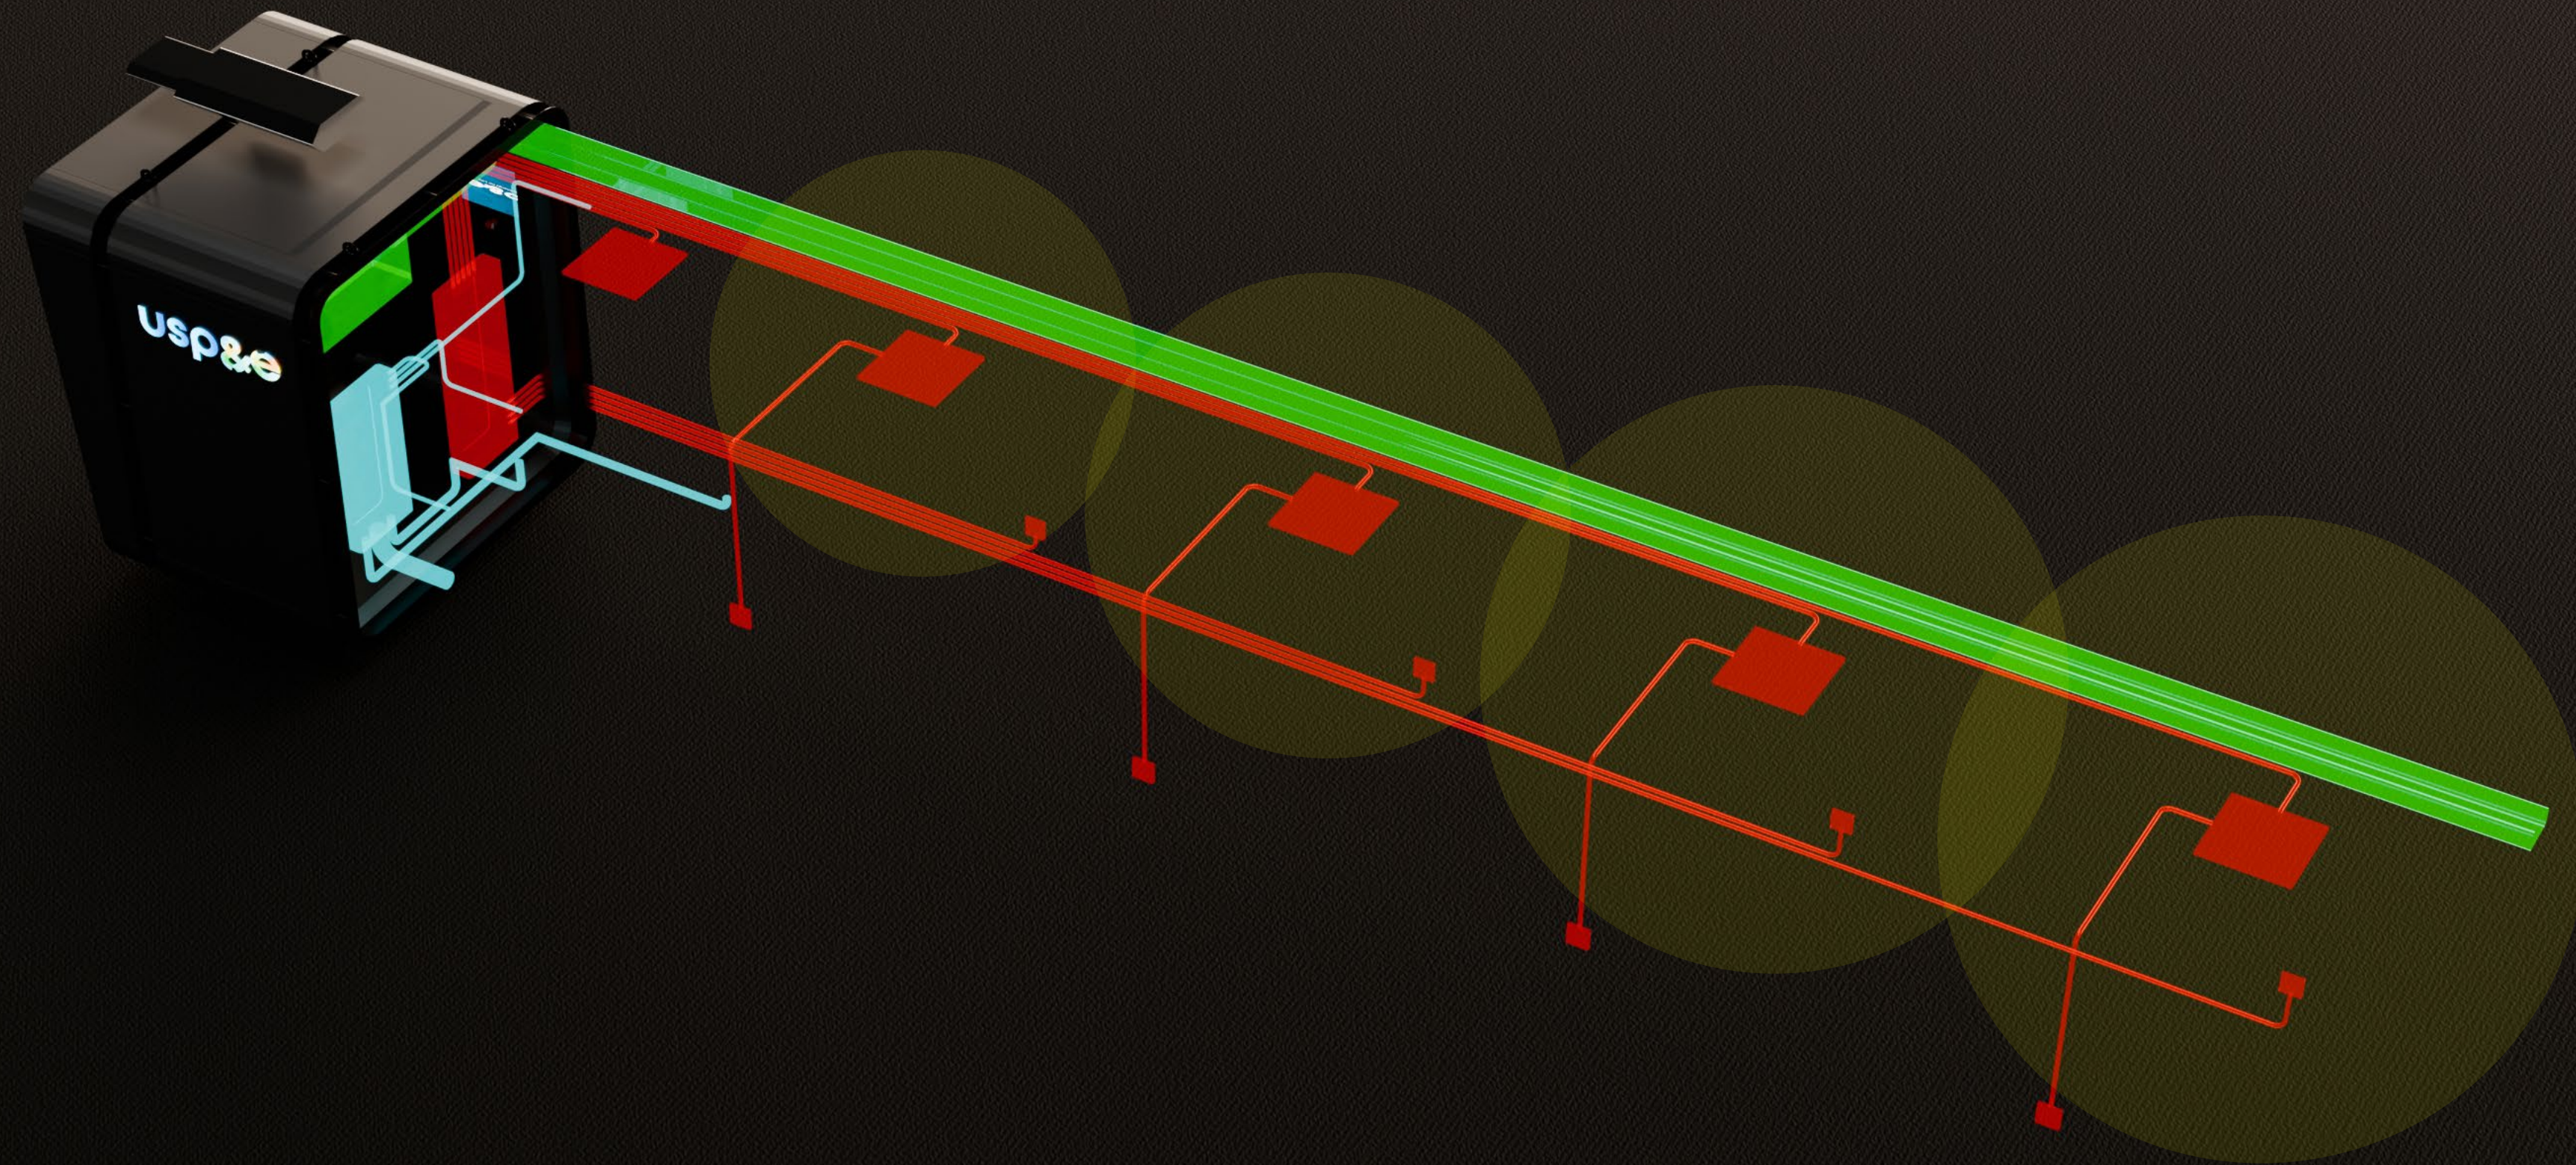

Sustainable Energy for Life

USP&SE HYBRID MODULE

How it works

Electric

HVAC

Water

Wi-Fi

usp&se
Sustainable Energy for Life