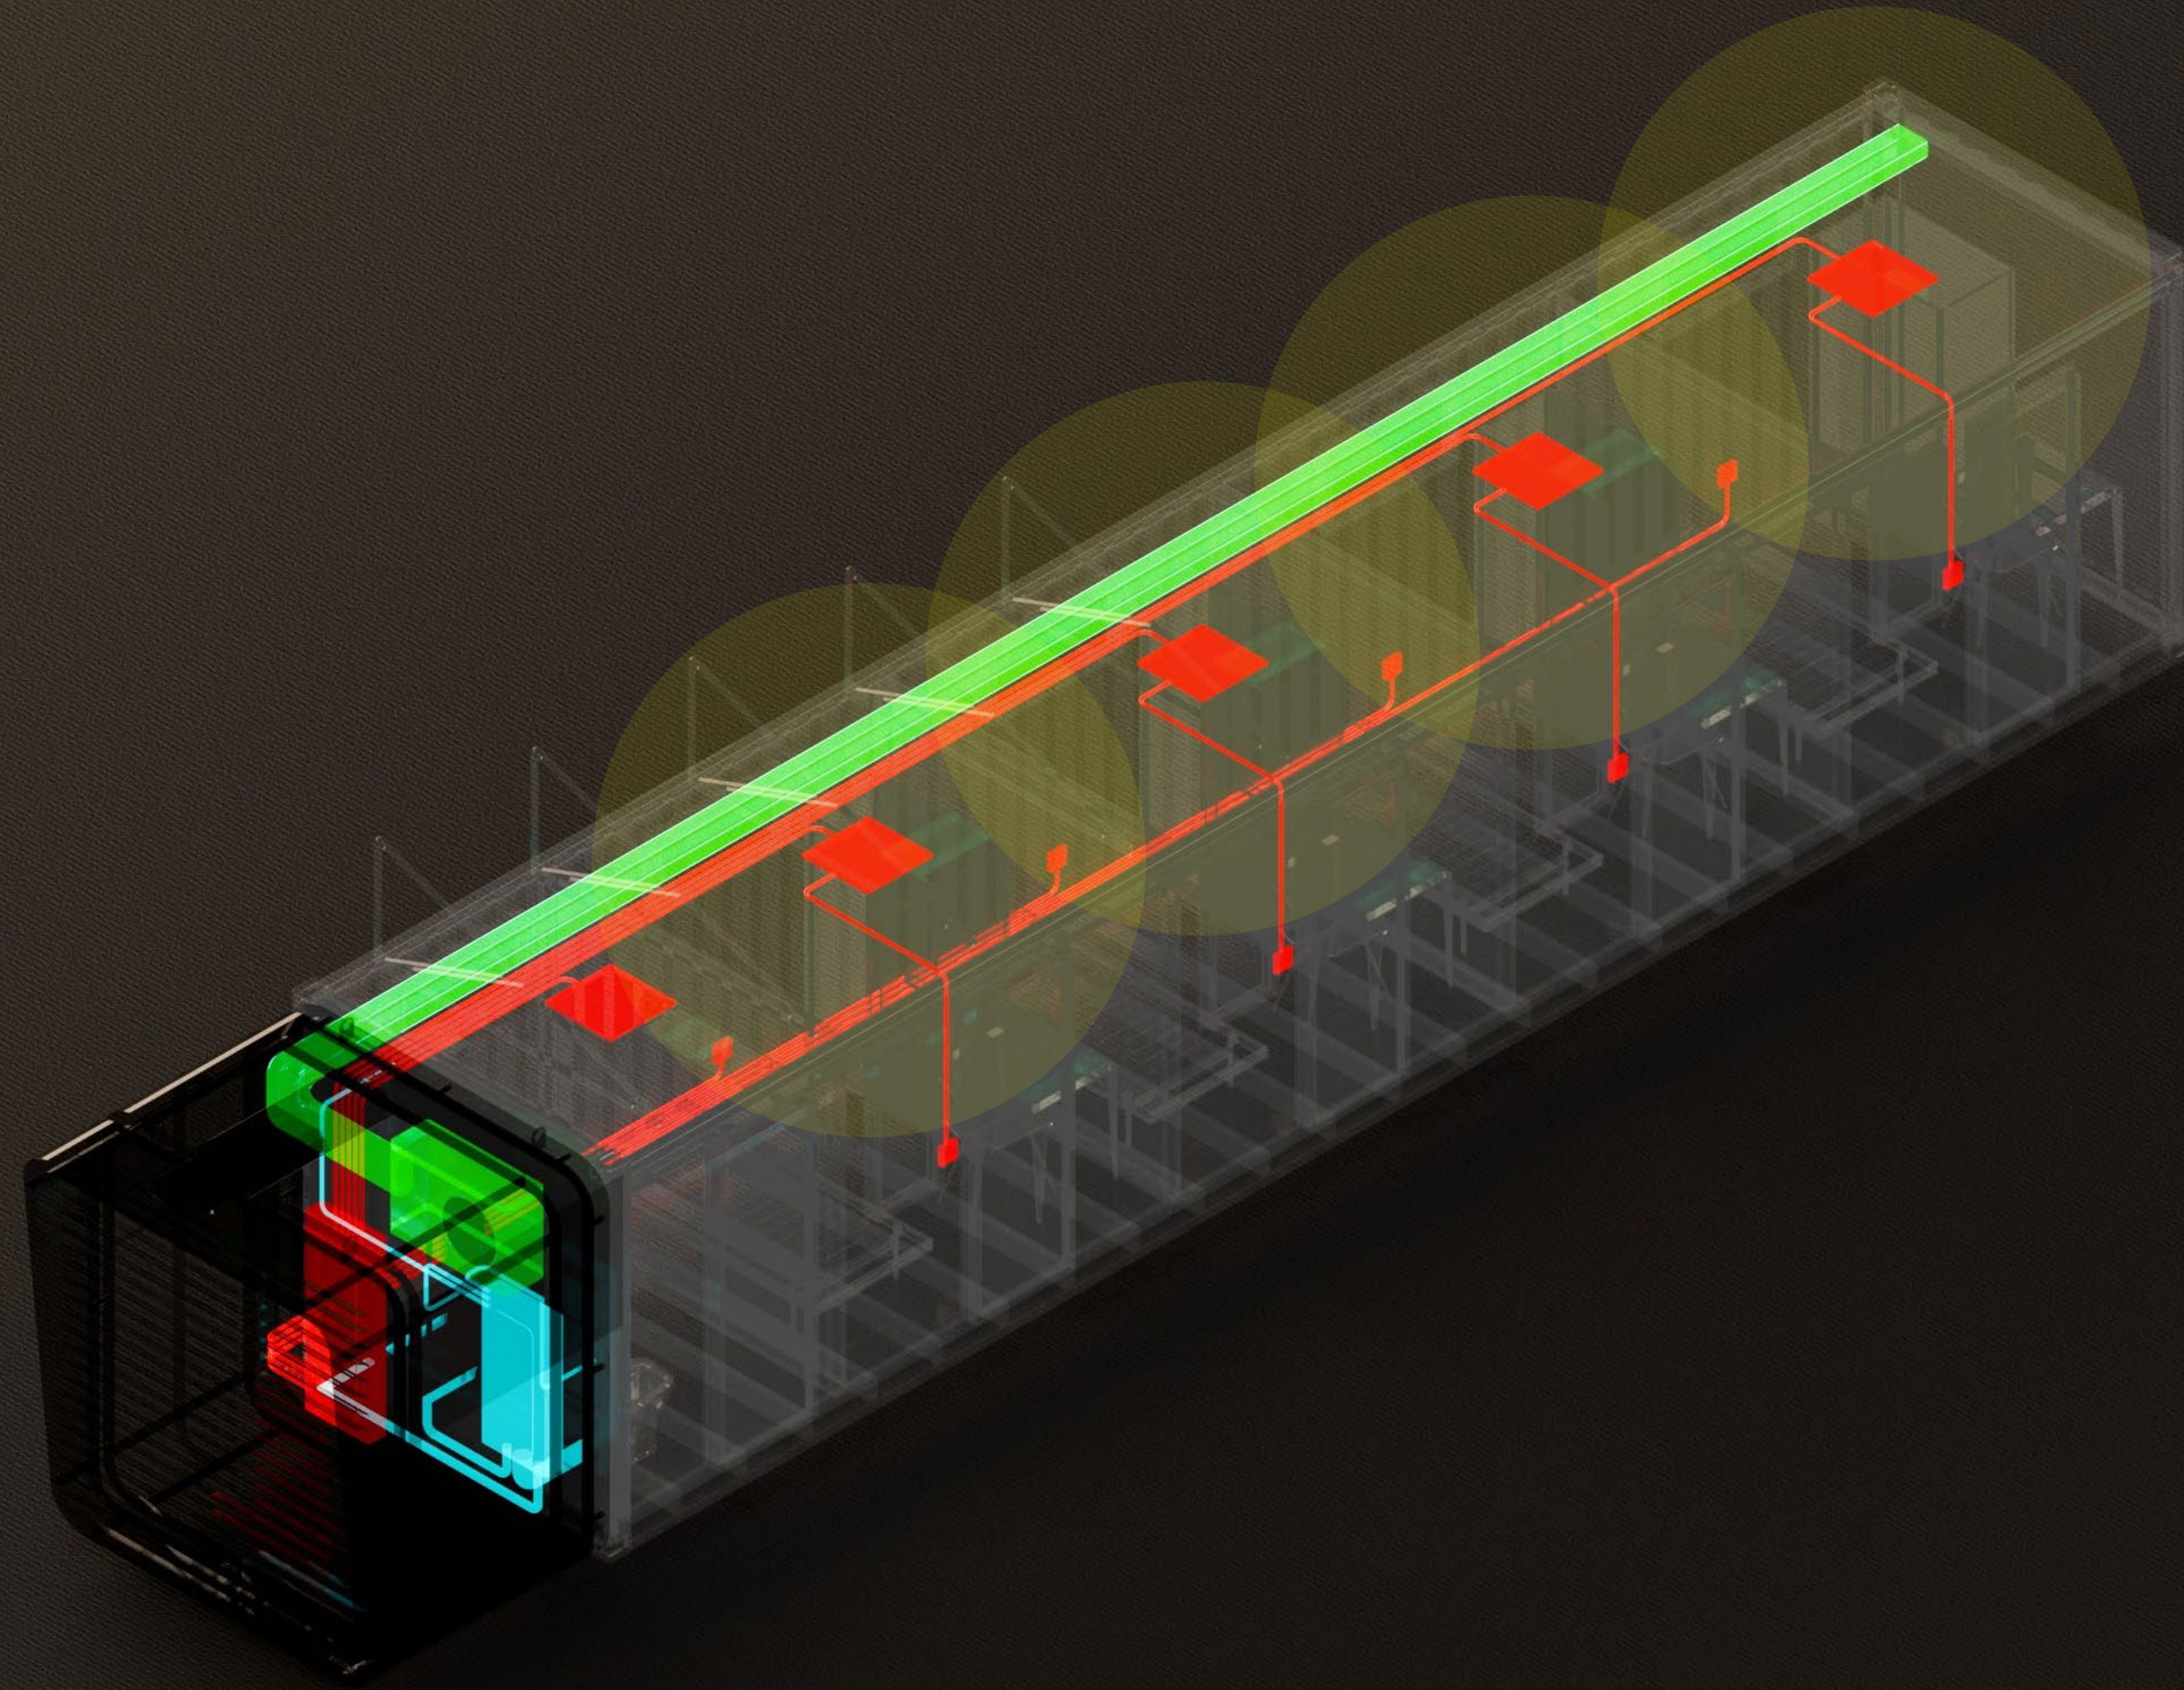

USP&SE HYBRID MODULE

How it works

Electric

HVAC

Water

Wi-Fi

- + Hybrid Power Solution
- + Modular Design
- + Plug-and-Play
- + Rapid Deployment

usp&se

Sustainable Energy for Life