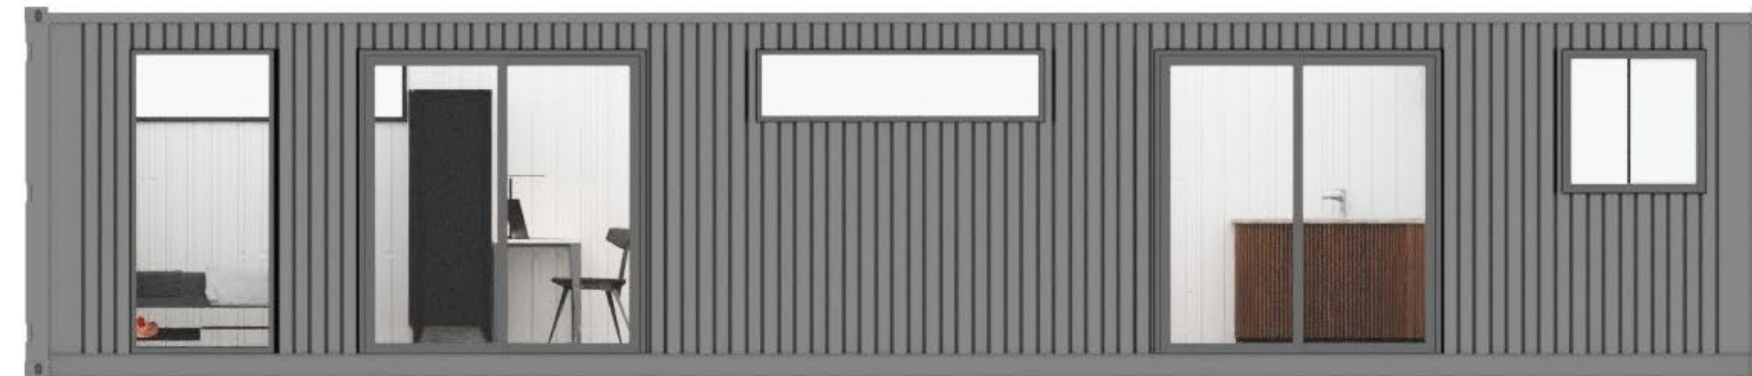

- + Windows and Doors
- + Insulation
- + Painting
- + Interior Fittings

\$ 24 000

Furniture

- + Beds
- + Cabinets
- + Study Furniture

+ \$ 1 700

USP&SE Hybrid Module

- + 15kw Off-grid Solar+BES
- + Gas Geyser System
- + Aircon System
- + m@s Module Shell